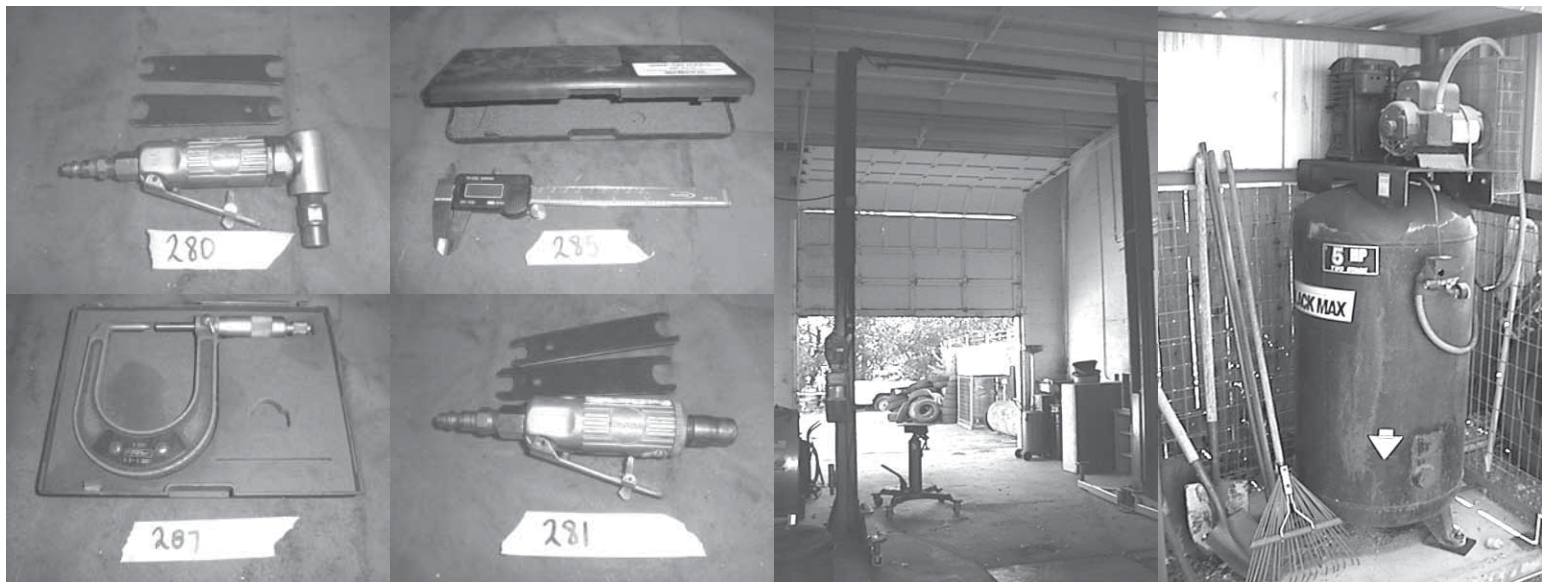

### TOOLS & EQUIPMENT

Matco Deluxe Fuel Injection Kit FIT 443A  
 Fluke Automotive Meter 88  
 Snap On Vantage Crapling DMM & Diagnostic Database MT2400  
 Snap On Scanner Misc Cords - NO SCANNER NO PICTURE  
 Rotunda 104 PIN EECV Breakout Box 14-00950  
 Matco Automotive Jumpstarter DC Powersource  
 Milton 1261 Battery Tester 12 Volt  
 Drill Doctor DD500SP Home Shop Model  
 Stant Cooling System Pressure Tester st270 12270  
 Silverline MityVac  
 Crankshaft Sensor Adjuster/Balance Checker Buick 3800 Engine J37089-A  
 MityVac Model 04000 (823312) Silverline Automotive Kit  
 Ford EECIV System Electronic Control Assembly Breakout Box 126  
 BluePoint TF-528-D Double Flaring Tool Kit 45°  
 SnapOn Bolt Grip Puller Set P854A  
 BluePoint Wheel lock removal Kit 254 1000 Professional  
 Mac Tools Disc Brake Caliper Set DBC 2500MN  
 ProVision 100 by SLI BSPV100  
 Snap On Tap & Die Set TDM-117A Metric  
 Snap On Tap & Die Set D1 1425 Standard - Missing 1 Piece  
 Matco Tools 13 Piece Bolt Extractor Set MBX13 1/4 - 3/4 18mm - 19mm  
 Blue Point Screw Extractor Set NO 1020  
 Matco Tools 8 pc Fuel & Transmission Line Disconnect Set #FTLD8  
 KD Gearwrench Serpentine Belt Tool 368015  
 SnapOn Busing Driver Set A158B P834 Case  
 Mac Tools Drill Bit Set 52 drill bits  
 Deluxe Clutch Hub Puller/Installer Kit AC91000A  
 NAPA Evercraft Sockets & Ratchet 28 pc Socket  
 2 Ton Stinger 2004 4000lb Capacity Floor Crane  
 Rolling Shop Cart w/Drawer (w/keys)  
 BluePoint Rolling Shop Cart  
 SnapOn Rolling Shop Cart  
 BluePoint Form 1 F1D8837 TB1/FF1 injector  
 Harness Tester Kit  
 Mac Tools Magnetic Tray  
 Snap On Tach/Timing/Advance Light 10-16 Volt DC Model MT 1261  
 MTD Advance Tool Design Dual Temp Heat Gun Model# ATD3735  
 Snap On Specialty Wrenches (6 pcs) (S6178 3/8) (S8190A 9/16)(S6134 15)(S9622 9/16)(S9609 9/16) (S9707 1/2)  
 Marson HP-2 Metal Riveting Tool w/Rivets & Matco RG-75K Plastic Riveting Tool Kit 202235 wasst. rivets  
 Ring Compression w/6 Rings  
 Toledo Pipe Threader 4 pcs  
 SnapOn FRHM14 (10 pc) SnapOn FRH1605 standard (7 pc) 3 msc heads  
 Assorted SnapOn & Matco Hex Wrenchs (7 count)  
 6 SnapOn & 1 Matco Hex Wrenchs Standard  
 Techwrench 24-240 ft lb Tech 15R240  
 Techangle 25-250 ft lb Atech 3FR250  
 SnapOn Torch Wrench OD 2 FR 75  
 BlackHawk 34840 Torch Wrench Pound Scale Meter  
 Grand Master Automotive Lockout Kit Model YA501C  
 Brush Set for Drill 9 pcs  
 Universal Brand Block Tester  
 Assorted Pullers Large Set  
 Large C Clamps  
 SnapOn Air Wrench FAR27B